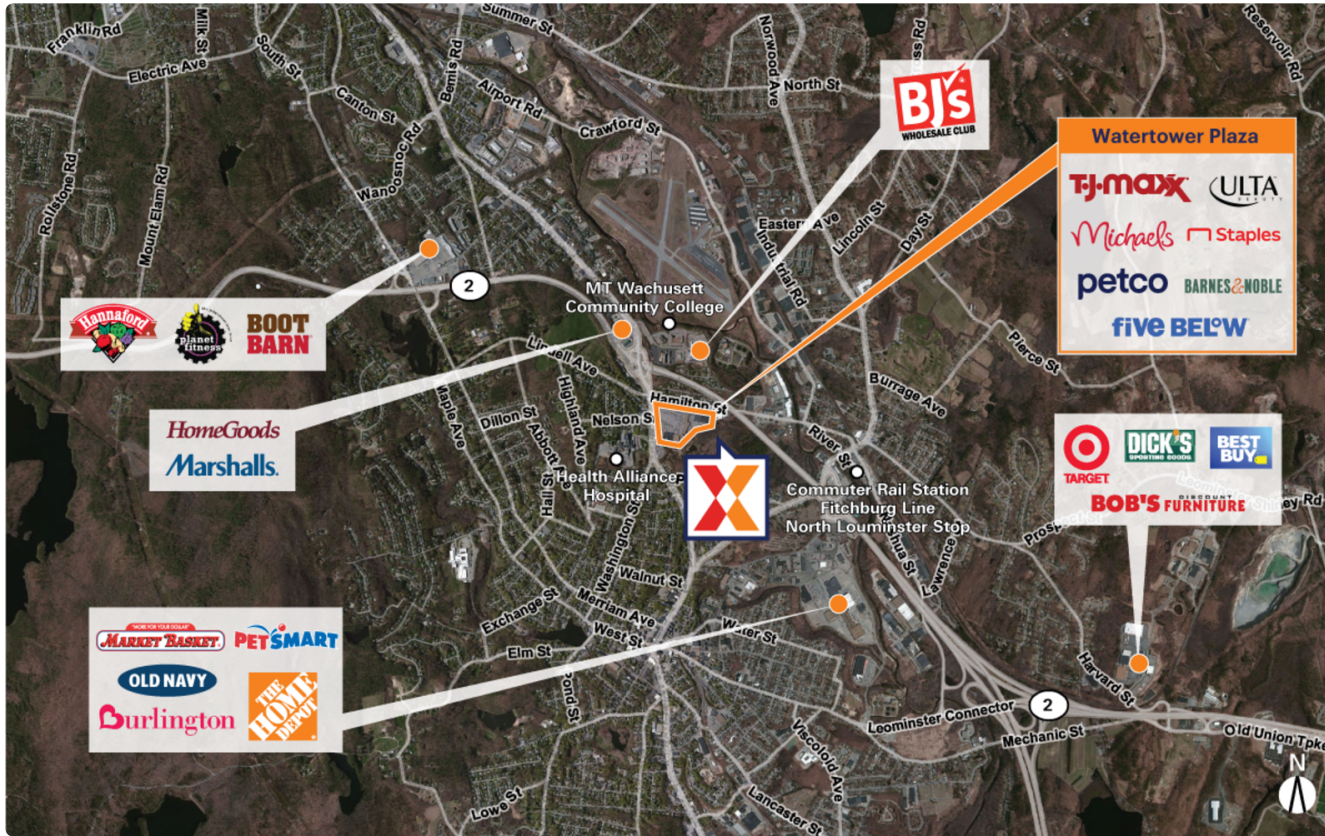

WaterTower Plaza

489-493 North Main Street | Leominster, MA 01453

Worcester County Worcester, MA 285,714 Sq Ft

42.5423, -71.7578

Demographics	1 Mile	3 Miles	5 Miles
Population	7,873	52,085	97,102
Daytime Pop.	10,142	43,950	96,057
Households	3,384	21,371	38,207
Income	\$111,033	\$112,886	\$113,357

Source: Synergos Technologies, Inc. 2024

Highly trafficked regional shopping center drawing an estimated 3.1M annual visits (Placer.ai 2025)

Benefit from traffic draw of strong national retailers including T.J. Maxx, Petco, Michaels, Ocean State Job Lot, Paper Source and Barnes & Noble

An \$11M center redevelopment was completed in 2025, adding Five Below and Ulta Beauty

Close proximity to U Mass Memorial – Clinton Hospital with 111-beds (Dept of Homeland Security)

High visibility from 55,000 vehicles daily on MA/Hwy 2 and 32,000 vehicles daily on MA 12/Main Street (Kalibrate 2022)

0001	Occupied	46,162
0001B	Kay Jewelers	1,970
0002	ULTA Beauty	8,758
0003A	Ocean State Job Lot	33,404
0003B	Michaels	23,769
0003C	Gardner-White Furniture	33,969
0004	L.A. Nails	1,350
0005	Eyebrow Station	1,350
0006	H&R Block	1,780
0007	AAA Insurance	2,170
009/0	Five Below	10,800
0011	Petco	15,000
0012B	Famous Footwear	5,153
0013	Paper Source	11,339
0015	Bath & Body Works	2,700
0016	Sally Beauty Supply	1,350
0017A	Visionworks	2,689
0018	T.J. Maxx	25,050
0019	Occupied	7,967
0019A	Staples	15,036
0020	Barnes and Noble	20,150
0021	Applebee's	5,500
0022	MedExpress Urgent Care	5,141
0023	LongHorn Steakhouse	5,000